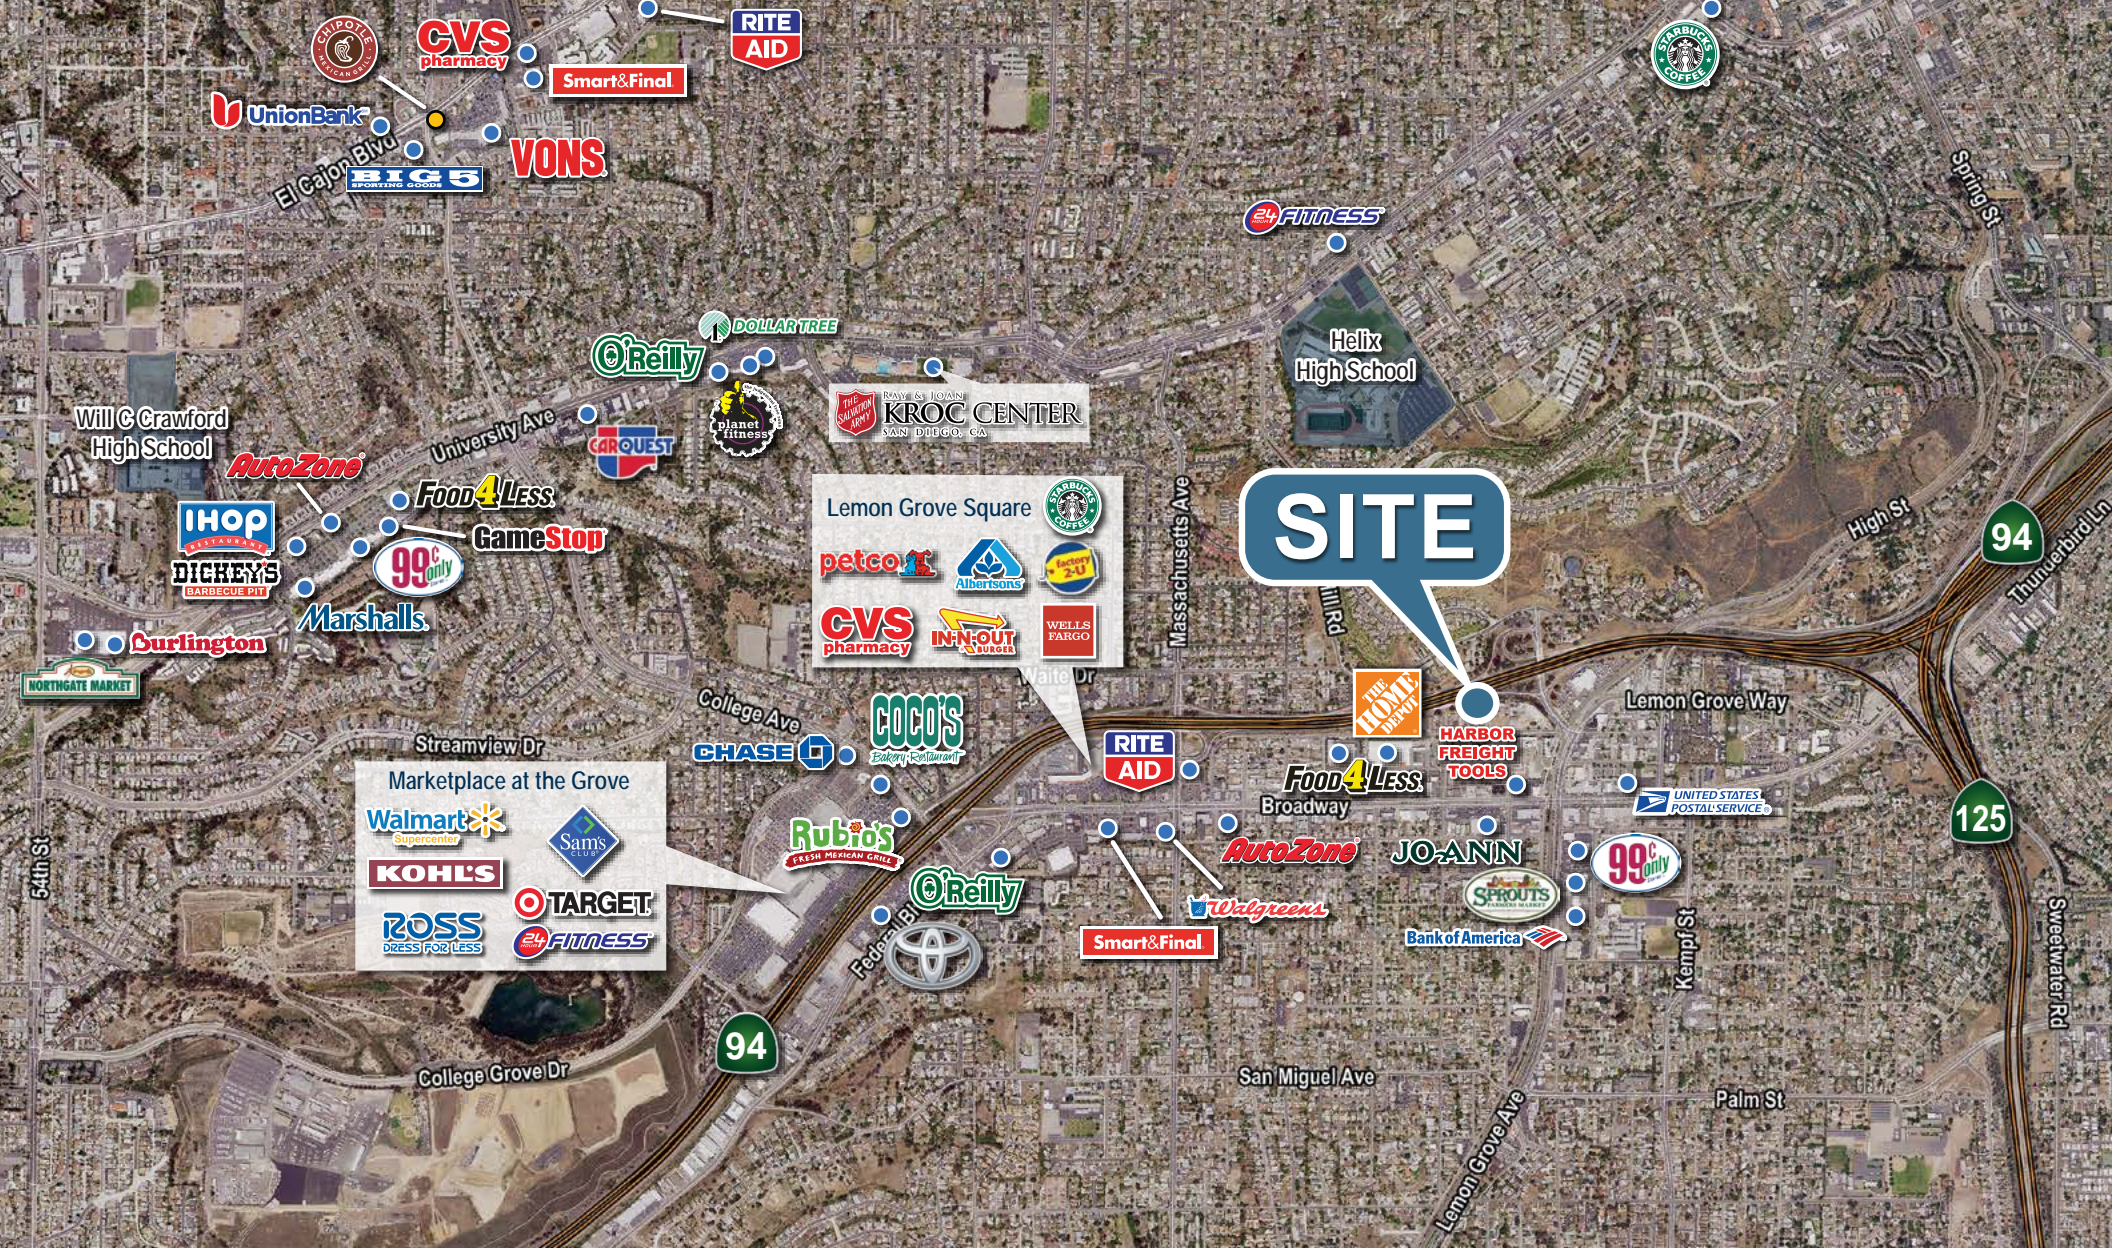

PATRICK CONNORS
Lic. #02009924
858.458.3359
pconnors@voitco.com

MICHAEL MOSSMER
Lic. #00998326
858.458.3347
mmossmer@voitco.com

Voit
REAL ESTATE SERVICES

CAMERON CZUBERNAT
Lic. # 01383317
619.462.5100
cameron@cpgsd.com

KERRY SCHIMPF
Lic. #00955075
619.462.3100
kerry@cpgsd.com

CPG | COMMERCIAL
PROPERTIES
GROUP
INTEGRITY - KNOWLEDGE - EXPERIENCE

Voit Real Estate Services: 4180 La Jolla Village Drive, Suite 100, La Jolla, CA 92037 | 858.453.0505 | Lic #01991785 | www.voitco.com
Commercial Properties Group: 2295 Fletcher Parkway, Suite 200, El Cajon, CA 92020 | 619.462.5100 | Lic #01950061 | www.cpgsd.com

Licensed as a Real Estate Salespersons by the DRE. The information contained herein has been obtained from sources we deem reliable. While we have no reason to doubt its accuracy, we do not guarantee it. ©2024 Voit Real Estate Services, Inc. and Commercial Properties Group. All Rights Reserved.